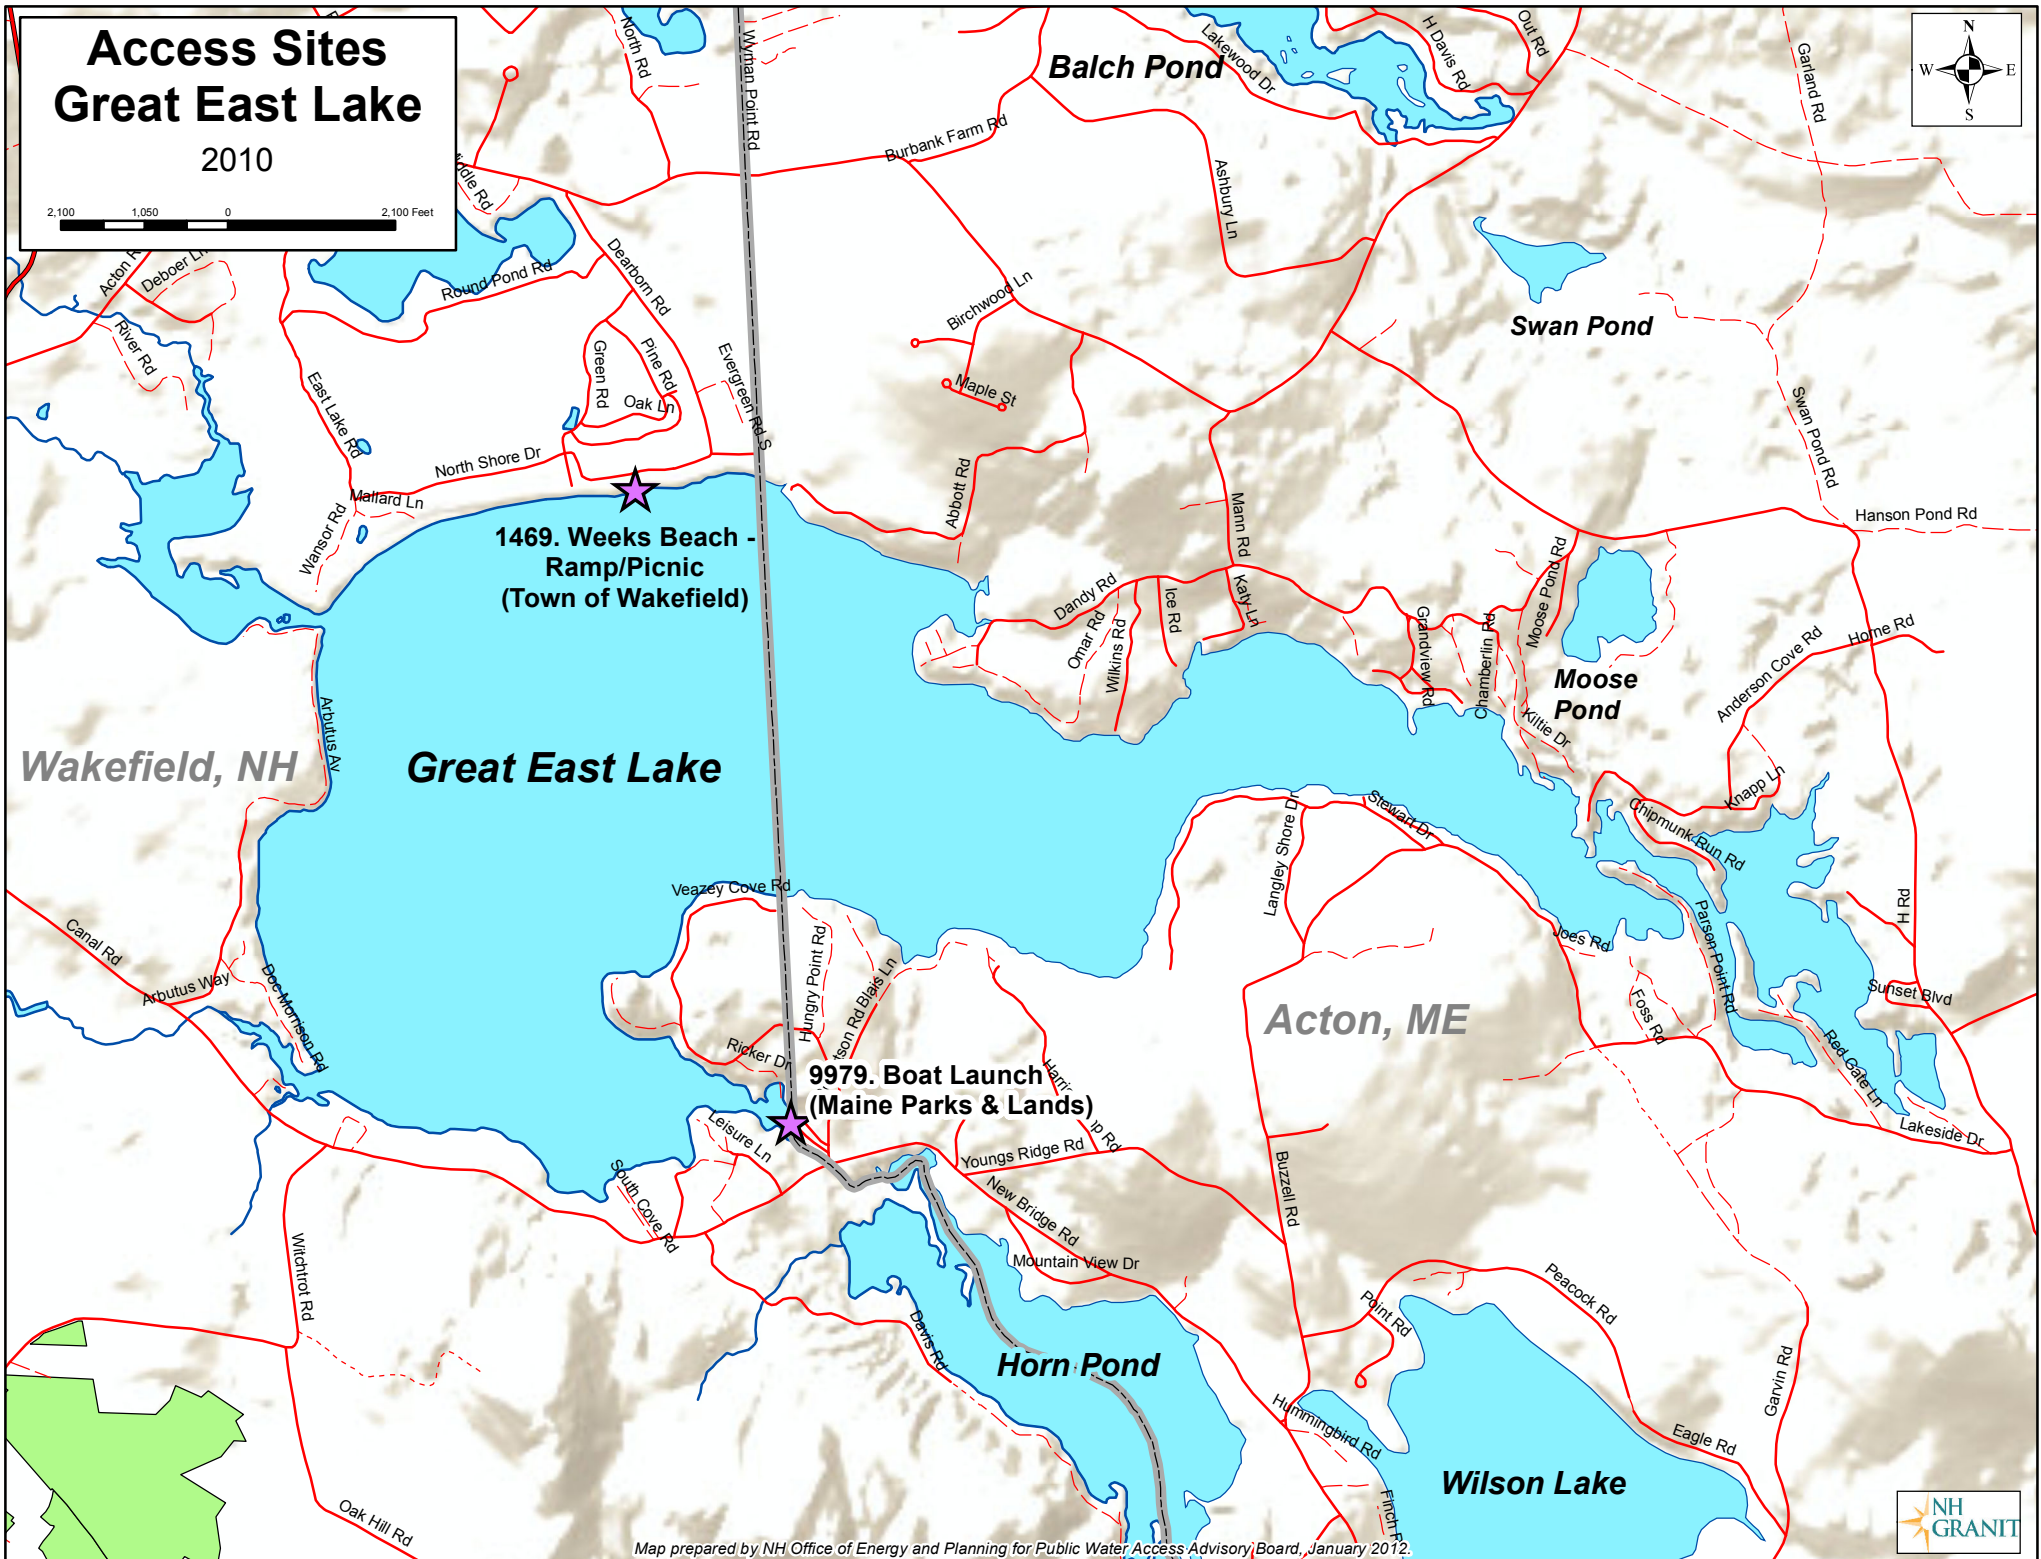

Access Sites Great East Lake

2010

2,100 1,050 0 2,100 Feet

Wakefield, NH

Great East Lake

Acton, ME